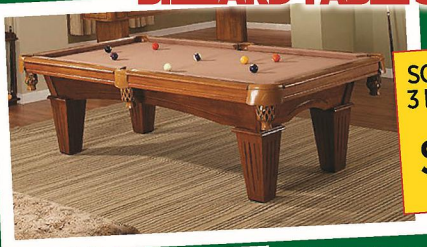

MARCH MADNESS

BILLIARD TABLE SALE

SOLID HARDWOOD
3 PC. SLATE TABLES
FROM ONLY
$2395

SHUFFLEBOARD SHOWDOWN!